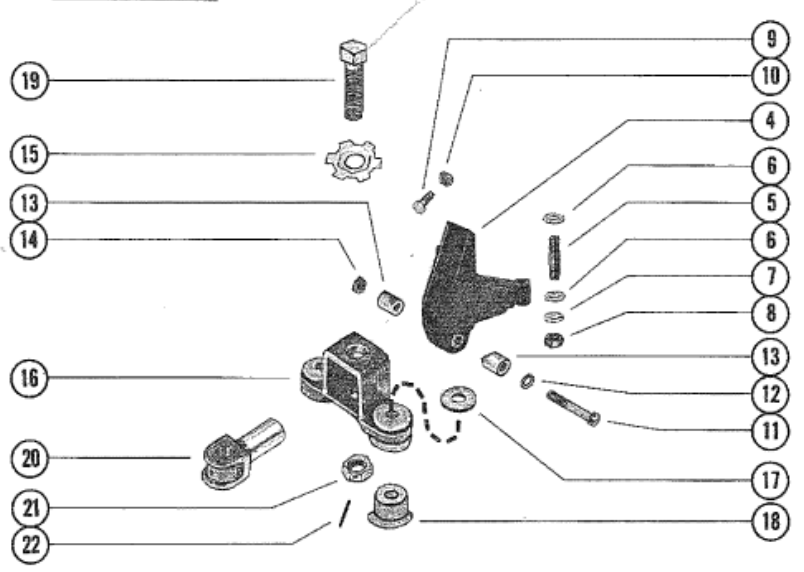

**INBOARD**  
 Serial  
 #3693272  
 and below

Parts List						
Ref	Class	Part	Description	Qty	Comment	Footnote
1		62255	BRACKET, MOUNTING (REAR)	2		
2	10	37269	SCREW, MOUNTING BRACKET T	4		
3	13	32993	LOCKWASHER, MOUNTING BRA	4		
4		61854	BRACKET, MOUNTING (FRONT)	2		
5	16	65737	STUD, FORNT MOUNTING BRAC	3		
5	16	65743	STUD, FRONT MOUNTING BRAC	1	SEE NOTE	
6	12	34567	WASHER, MOUNTING BRACKET	1	SEE NOTE	
6	12	54426	WASHER, MOUNTING BRACKET	4		
7	13	32993	LOCKWASHER, MOUNTING BRA	4		
8	11	34933	NUT, MOUNTING BRACKET STU	4		
9	10	30155	SCREW, ENGINE LOCATING (1	1, 2		
10	11	22024	NUT, ENGINE LOCATING SCREW	2		
11	10	47654	SCREW, CLAMP - ADJUSTING TF	4		
12	13	32993	LOCKWASHER, CLAMP ADJUSTI	4		
13	54	47528	CLAMP, ADJUSTING TRUNNION	8		
14	11	29553	NUT, CLAMP ADJUSTING TRUNN	4		
15	14	48467	TAB WASHER, ADJUSTING TRUI	4		
16		52139A	BRACKET ASSEMBLY, MOUNTIN	4		
17	12	48611	WASHER, MOUNTING BRACKET	8		
18		47656	MOUNT, MOUNTING BRACKET	8		
19	10	52156	SCREW, ADJUSTING TRUNNION	4		
20		47518	TRUNNION, ADJUSTING - MOUN	4		
21	11	47525	NUT, JAM - ADJUSTING TRUNNII	4		
22	17	22116	PIN, ROLL - JAM NUT	4		